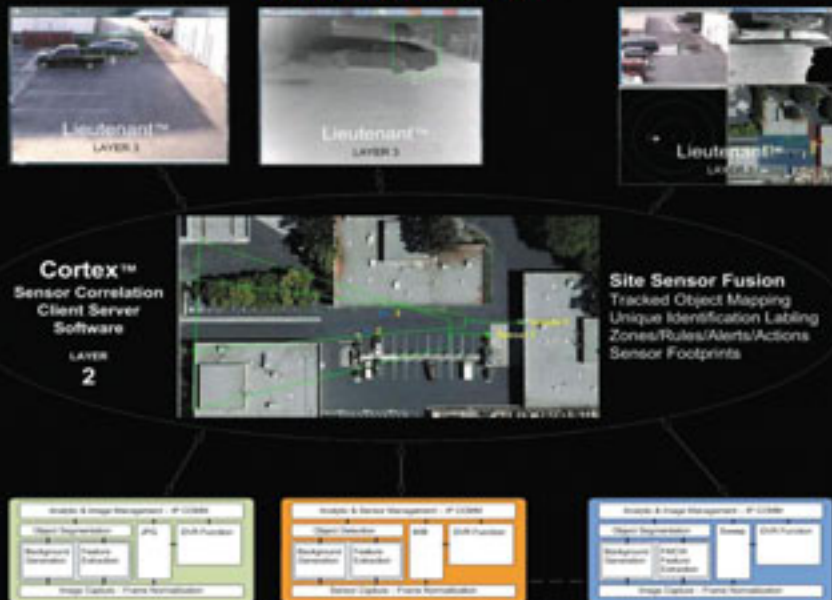

Intelligent Radar Counter Surveillance Camera CS500X

- Long Range Trespasser Detection in Extreme Environments
- Built for Military, Education, Marine, Ocean Front Applications
- Custom Catapult system for easy installation
- 1 Camera & 1 Radar can replace 60 standard cameras
- 1.5 Mile Range in ZERO light
- Automated Tracking, Detection and Video Response

Overview

The CS500 camera/radar detects incoming surveillance from dusk to dawn. The camera is an IP digital imager with a co-aligned, frame controlled Class IIIb laser illuminator. The CS500X video is captured and controlled over a GigE vision standard. The camera family supports a wide range of pixel densities, lenses and laser illuminator power to match the protection mission. Combined with DET software and the EP1 EDGE processor, automated detection or observers can be identified and annunciated.

Software Overview

Client User Display/Control Overview iPhone, iPad, and Touchscreen Display

PERIMETER PROTECTION TRESPASSER DETECTION

The ActiveSentry™ System is comprised of a VFR™ radar, a Chase™ camera and Cortex™ correlation software.

Trespassers are detected beyond the fence line out to 1.5 miles.

The Chase™ camera is vectored by the operational software Cortex™ from VFR™ geo-coordinates to spot and send video of the culprit to the site security responders.